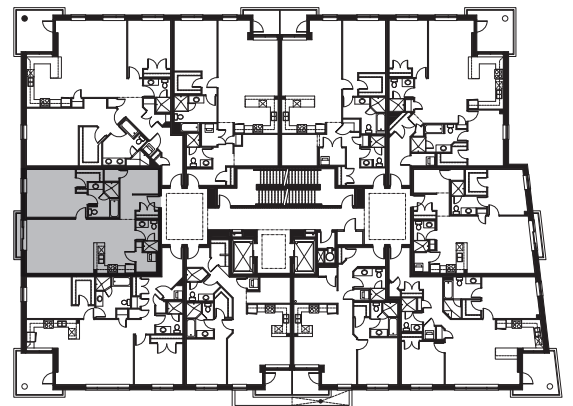

CORTES

The Erinn

1084 SQUARE FEET • 1 BEDROOM PLUS DEN • FLOORS 2-5

FLOORS 2-5