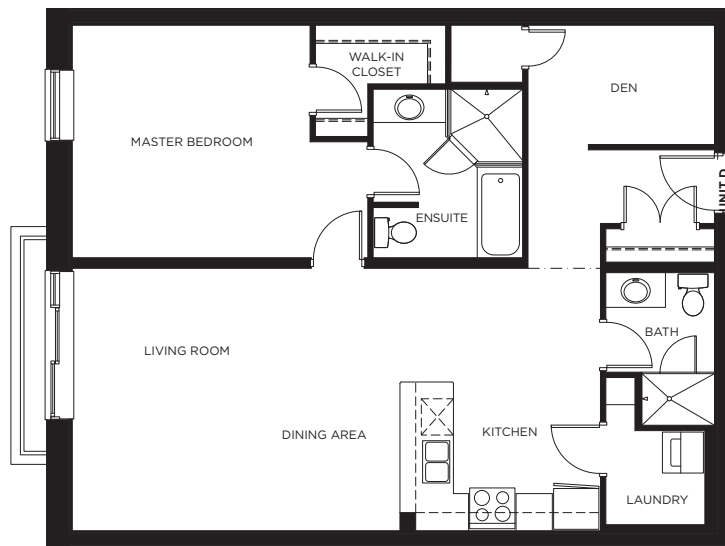

CORTES

The Erinn

1084 SQUARE FEET • 1 BEDROOM PLUS DEN • FLOORS 2-5

FLOORS 2-5